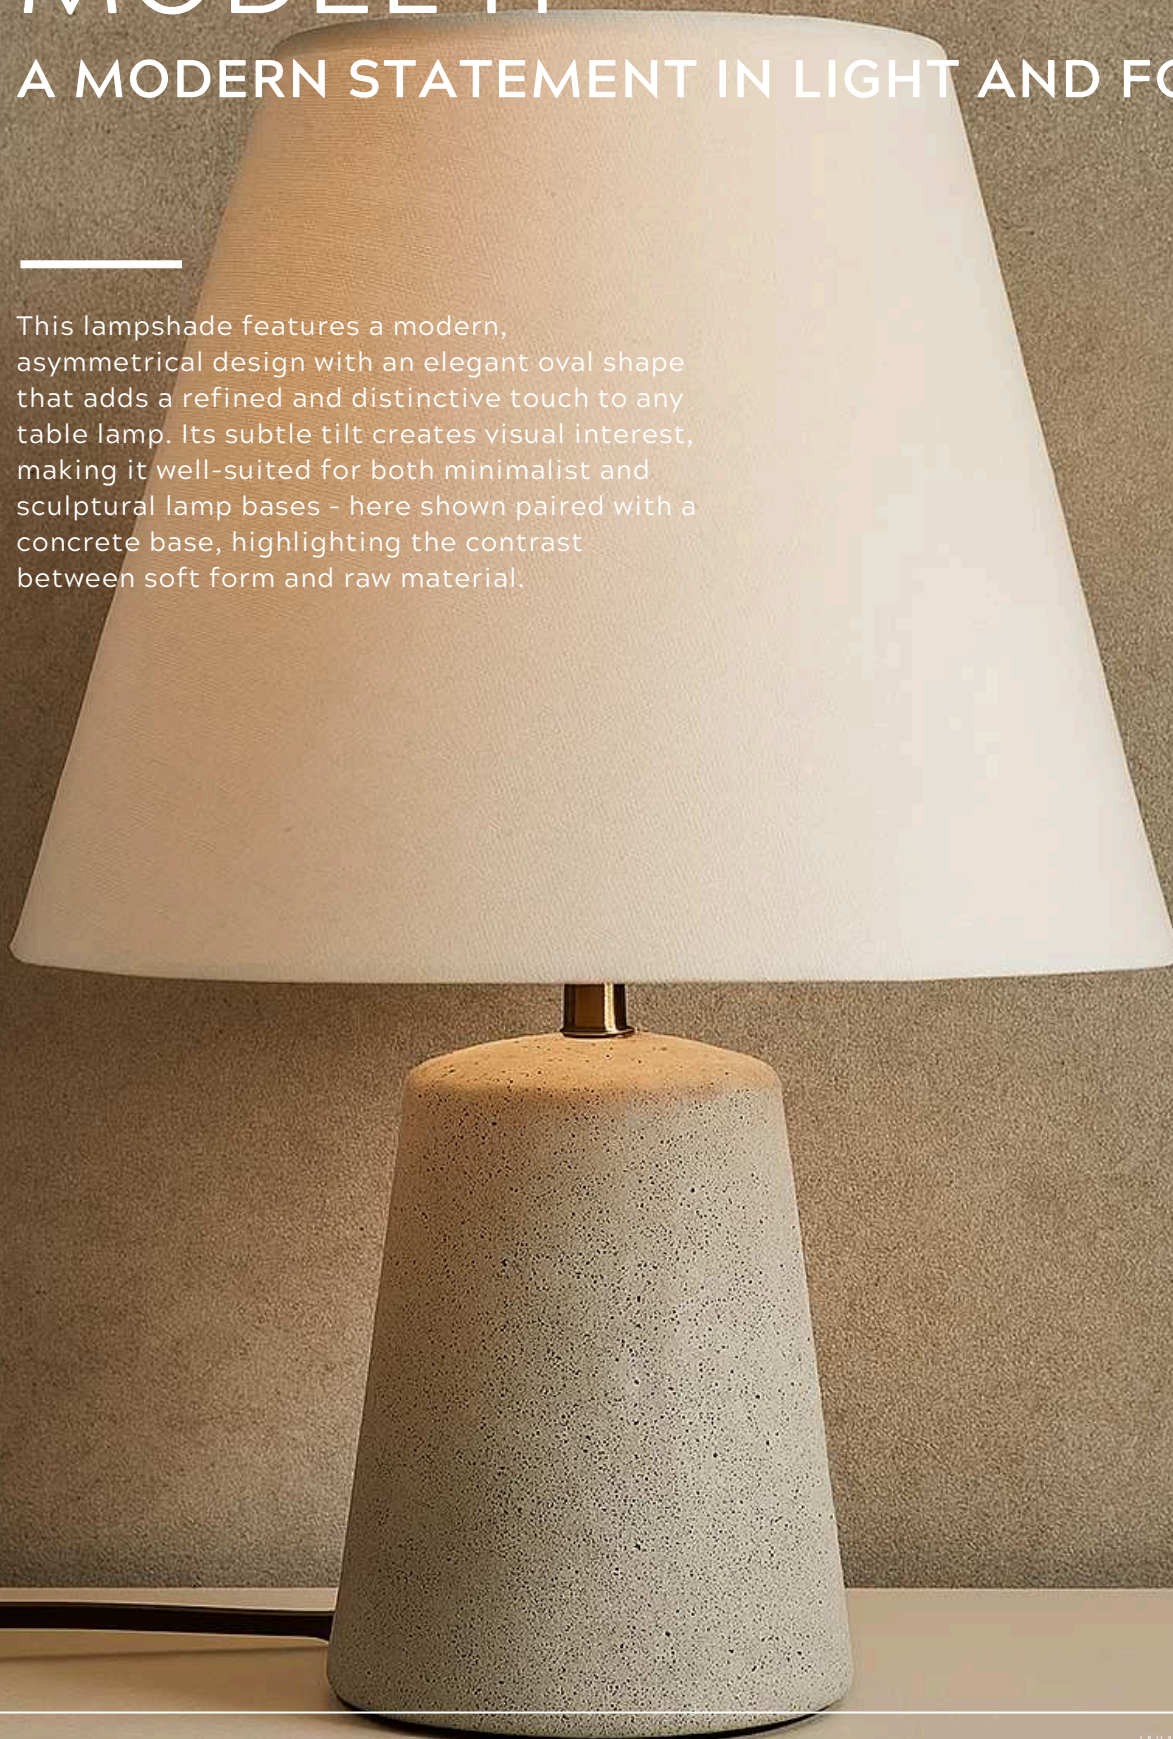

## A MODERN STATEMENT IN LIGHT AND FORM

---

This lampshade features a modern, asymmetrical design with an elegant oval shape that adds a refined and distinctive touch to any table lamp. Its subtle tilt creates visual interest, making it well-suited for both minimalist and sculptural lamp bases - here shown paired with a concrete base, highlighting the contrast between soft form and raw material.