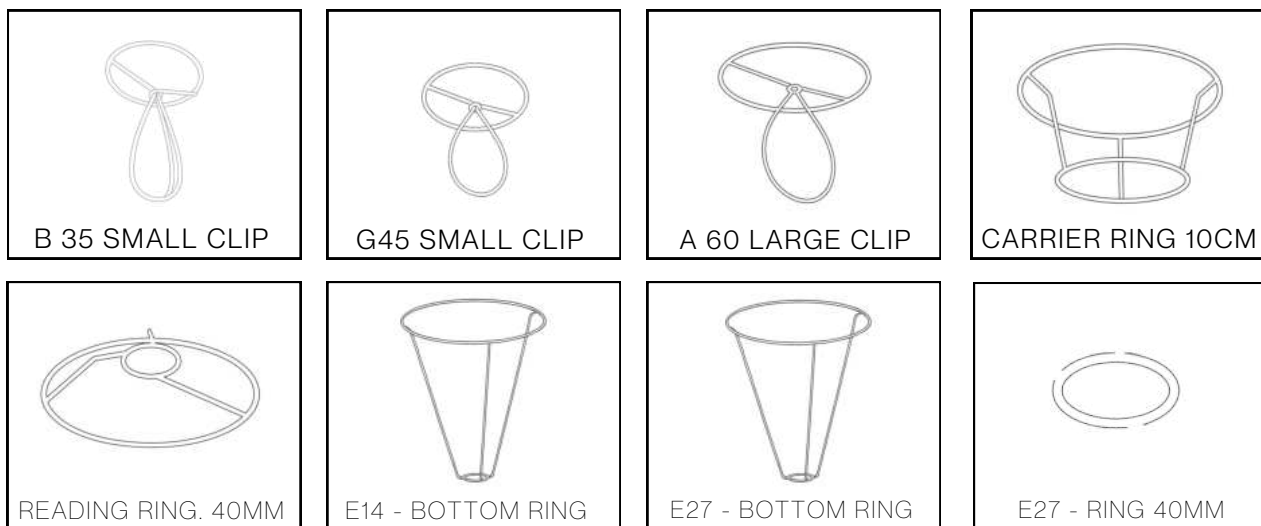

LAMP SHADE MODELS

KS 1976

FRAMES